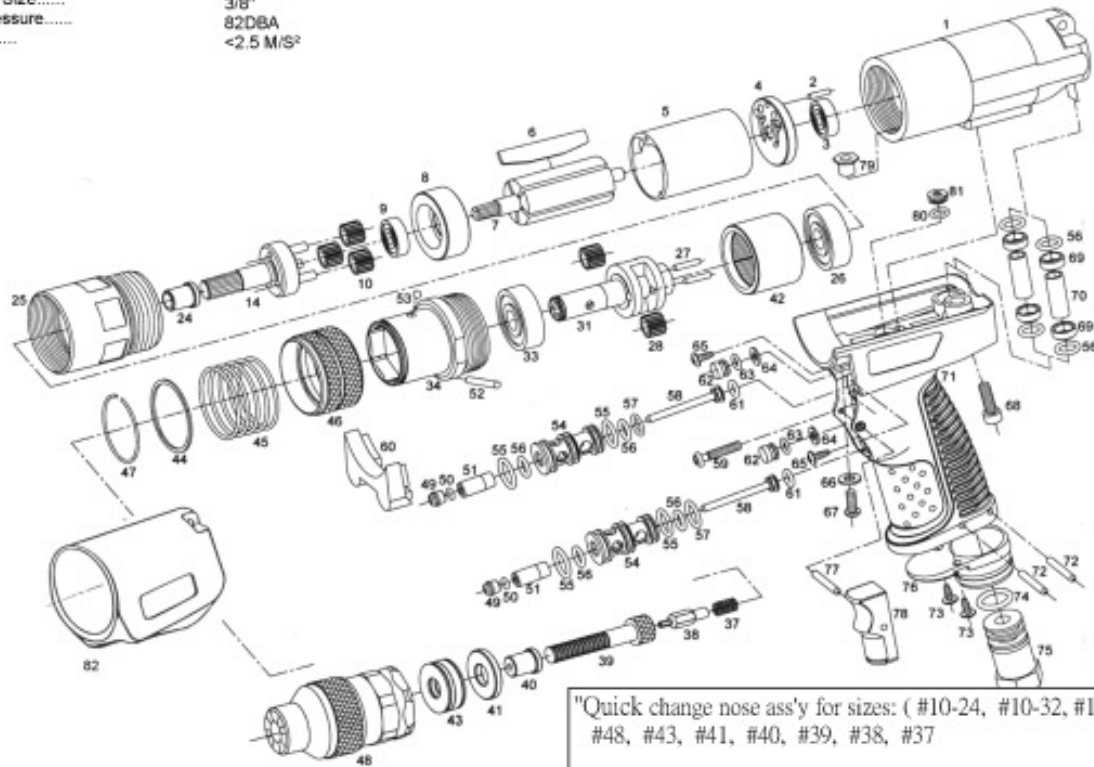

SPECIFICATIONS

Max. Rivet Nut Setting Capacity.....	1/4"-20
Max. Speed.....	700RPM
Weight.....	1.3KGS
Avg. Air Consumption.....	5 CFM
Air Inlet.....	1/4"NPTF
Mini-Hose Size.....	3/8"
Sound Pressure.....	82DBA
Vibration.....	<2.5 M/S ²